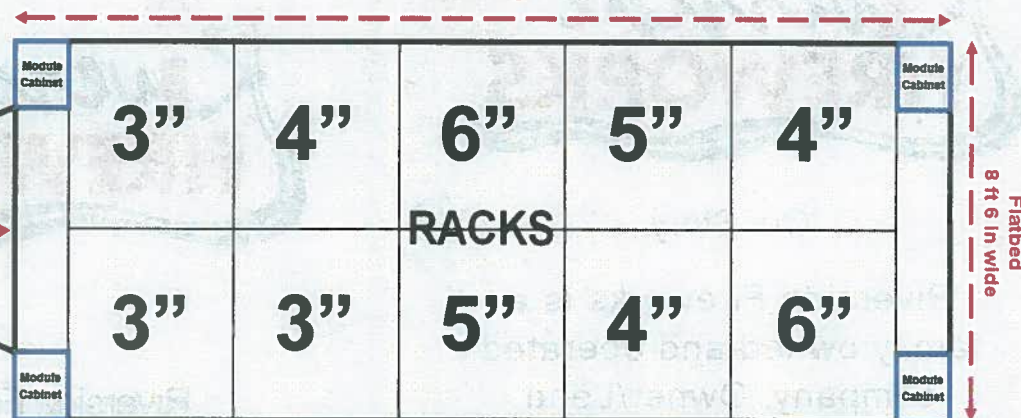

## Check out our Racks!

Each trailer can hold 10 racks

Each rack can hold:

- 121 - 3" Tubes \*
- 81 - 4" Tubes \*
- 54 - 5" Tubes
- 36 - 6" Tubes

\* Racks can be angled

All racks are the same dimensions in length and depth. This feature makes it easy to customize each display!

### Standard Trailer

- 363 - 3" Shells
- 243 - 4" Shells
- 108 - 5" Shells
- 72 - 6" Shells

### Load - In (Rear View)

Trailer extends to 12 feet wide to make loading shells easier and much safer!

Use the walk boards for easy access to the outer tubes!

Shoot site on uneven ground?

Each trailer has 4 leveling jacks, 2 in the front and 2 in the back.